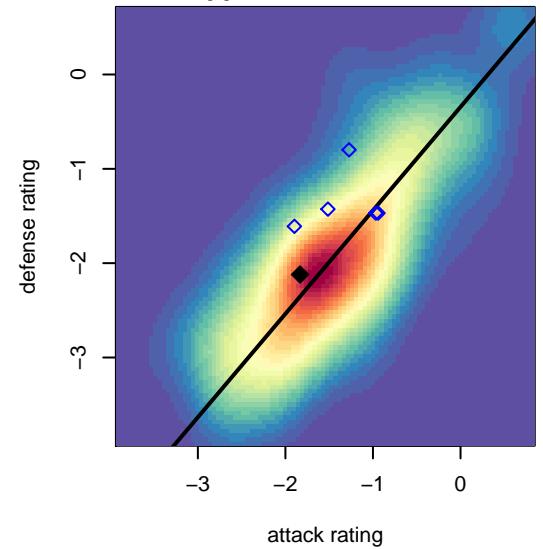

PCU White G04

Portland City United SC
 Portland, OR
 G04 total strength=226
 attack=0.16 defense=0.12

alt names used: PORTLAND CITY UNITED PCU 04G – WHITE
 PORTLAND CITY UNITED PCU 04G – WHITE
 Venues played: 2015 PCU Summer Classic U11 Silver
 2015 Oswego Nike Cup Bronze U11

**attack and defense variance (black dot)
relative to other teams
and top 10 in region**

**attack and defense rating
relative to others at age
and all opponents in last 13 months**

**attack and defense rating
relative to others at age
and all opponents in last 13 months**

Performance relative to 13 month average

Performance relative to 13 month average

Distribution of opponents
 Red = Lose zone, Blue = Win zone, Green = Even
 Black line separates win/lose zones

lot. A=Neither has attack advantage, B=Opponent has both attack and defense advantage, C=Opponent has both attack and defense disadvantage, D=Both have