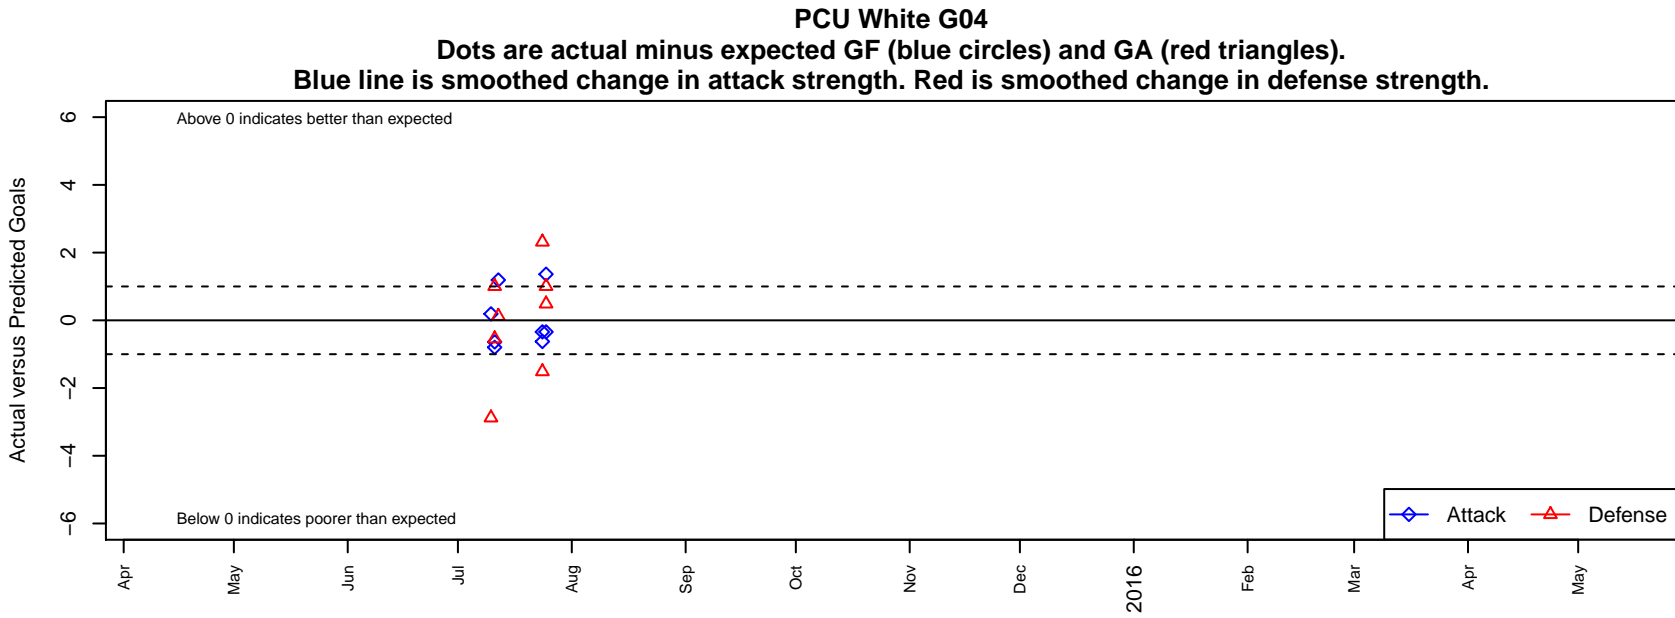

PCU White G04

Portland City United SC
 Portland, OR
 G04 total strength=226
 attack=0.16 defense=0.12

alt names used: PORTLAND CITY UNITED PCU 04G – WHITE
 PORTLAND CITY UNITED PCU 04G – WHITE
 Venues played: 2015 PCU Summer Classic U11 Silver
 2015 Oswego Nike Cup Bronze U11

**attack and defense variance (black dot)
relative to other teams
and top 10 in region**

**attack and defense rating
relative to others at age
and all opponents in last 13 months**

**attack and defense rating
relative to others at age
and all opponents in last 13 months**

Performance relative to 13 month average

Performance relative to 13 month average

Distribution of opponents
 Red = Lose zone, Blue = Win zone, Green = Even
 Black line separates win/lose zones

lot. A=Neither has attack advantage, B=Opponent has both attack and defense advantage, C=Opponent has both attack and defense disadvantage, D=Both have