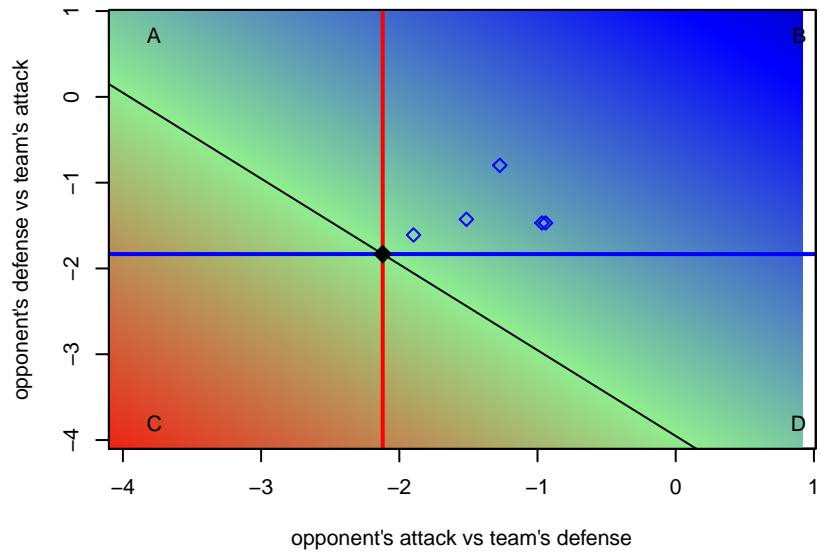

PCU White G04

Portland City United SC
 Portland, OR
 G04 total strength=226
 attack=0.16 defense=0.12

alt names used: PORTLAND CITY UNITED PCU 04G – WHITE
 PORTLAND CITY UNITED PCU 04G – WHITE
 Venues played: 2015 PCU Summer Classic U11 Silver
 2015 Oswego Nike Cup Bronze U11

**attack and defense variance (black dot)
relative to other teams
and top 10 in region**

**attack and defense rating
relative to others at age
and all opponents in last 13 months**

**attack and defense rating
relative to others at age
and all opponents in last 13 months**

Performance relative to 13 month average

Performance relative to 13 month average

Distribution of opponents
 Red = Lose zone, Blue = Win zone, Green = Even
 Black line separates win/lose zones

lot. A=Neither has attack advantage, B=Opponent has both attack and defense advantage, C=Opponent has both attack and defense disadvantage, D=Both have