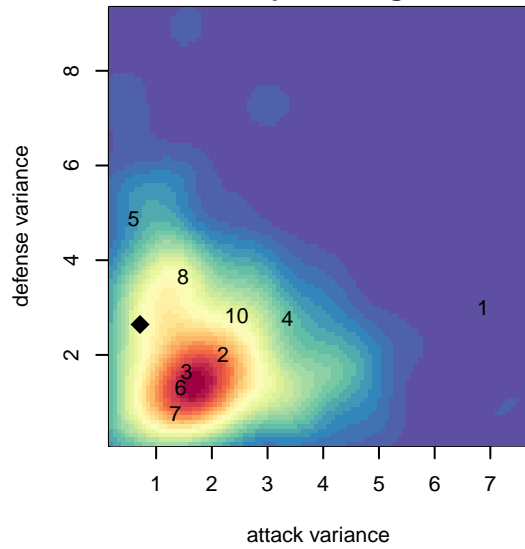

PCU White G04

Portland City United SC
 Portland, OR
 G04 total strength=226
 attack=0.16 defense=0.12

alt names used: PORTLAND CITY UNITED PCU 04G – WHITE
 PORTLAND CITY UNITED PCU 04G – WHITE
 Venues played: 2015 PCU Summer Classic U11 Silver
 2015 Oswego Nike Cup Bronze U11

**attack and defense variance (black dot)
relative to other teams
and top 10 in region**

**attack and defense rating
relative to others at age
and all opponents in last 13 months**

**attack and defense rating
relative to others at age
and all opponents in last 13 months**

Performance relative to 13 month average

Performance relative to 13 month average

Distribution of opponents
 Red = Lose zone, Blue = Win zone, Green = Even
 Black line separates win/lose zones

lot. A=Neither has attack advantage, B=Opponent has both attack and defense advantage, C=Opponent has both attack and defense disadvantage, D=Both have